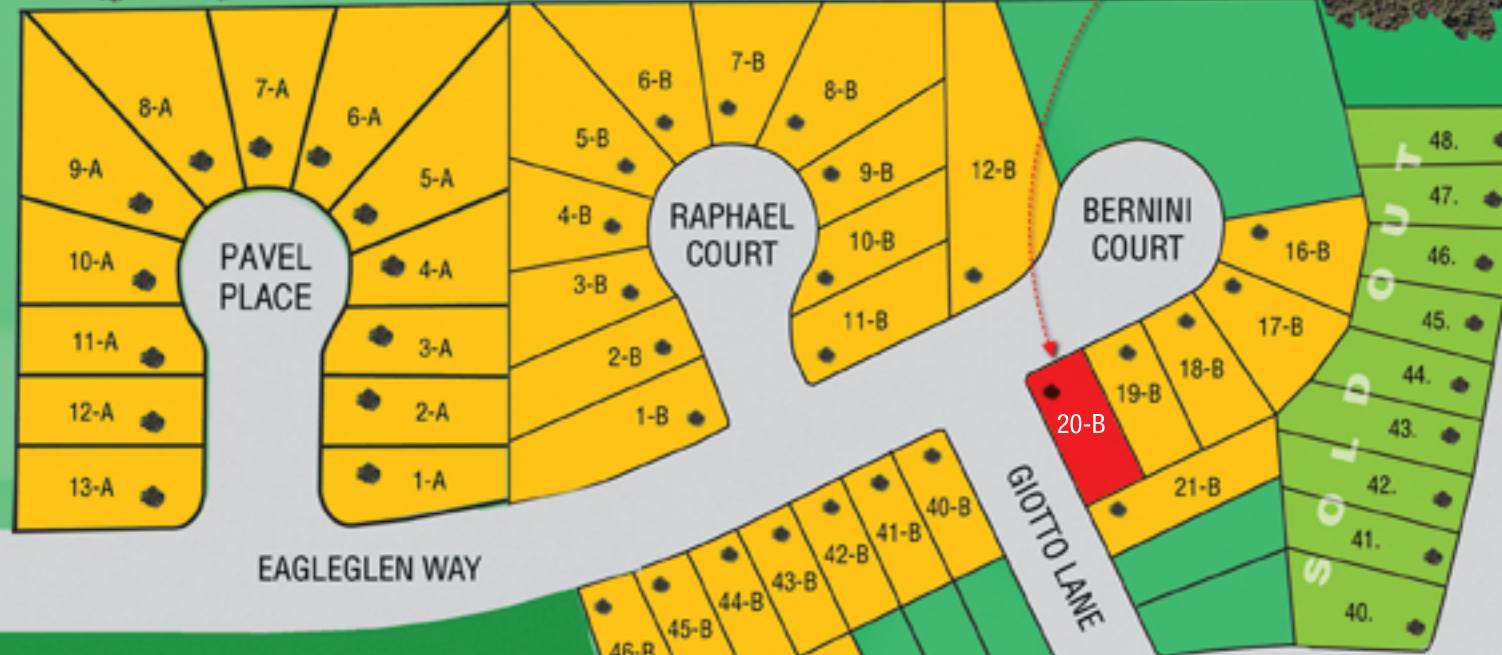

RYMAL ROAD WEST

Site Plan

MODEL HOME

UPPER PARADISE ROAD

EAGLEGLLEN WAY

GIOTTO LANE

SOLD OUT

MONA LISA COURT

SISTENE COURT

MICHELANGELO LANE

DA VINCI BOULEVARD

FUTURE PARK LANDS

MICHELANGELO LANE

DONATELLO COURT

SOLD OUT

UPPER PARADISE ROAD

EAGLEGLLEN WAY

Paradise Meadows Phase 2