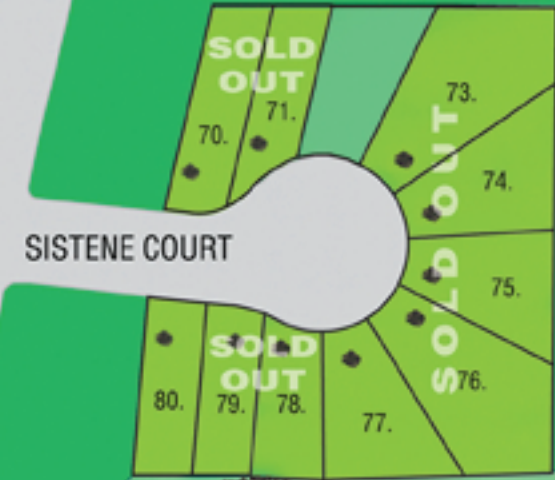

RYMAL ROAD WEST

Site Plan

MODEL HOME

UPPER PARADISE ROAD

EAGLEGLLEN WAY

GIOTTO LANE

SOLD OUT

MONA LISA COURT

SISTENE COURT

MICHELANGELO LANE

DA VINCI BOULEVARD

FUTURE PARK LANDS

MICHELANGELO LANE

DONATELLO COURT

SOLD OUT

UPPER PARADISE ROAD

EAGLEGLLEN WAY

Paradise Meadows Phase 2